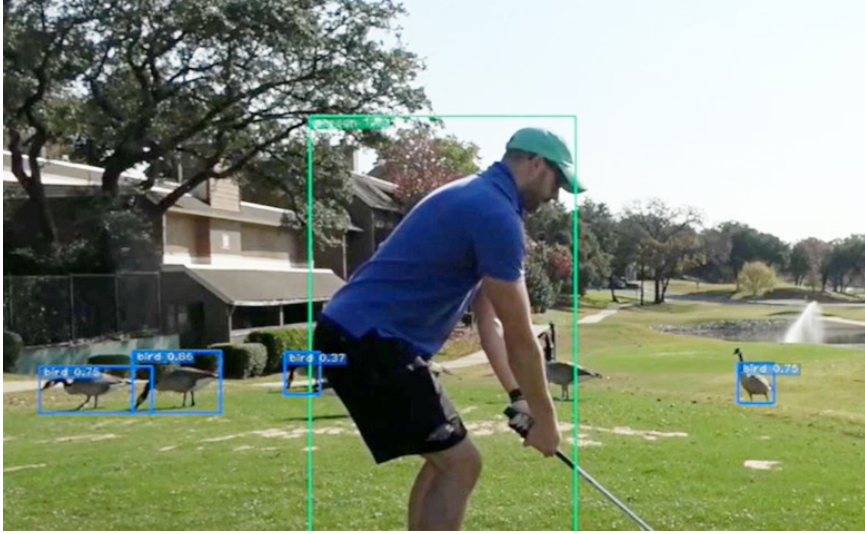

# The Smart, Humane, and Selective Way to Solve Your Goose Problem

The patented\* XD units use artificial intelligence to identify the geese while creating a “safe zone” around the golfer.

Heavy traffic on a nearby road did not trouble this flock of geese, but the XD2 deterrent system was able to lock in on them and, with its green laser deterrent, clear the field in just a few minutes.

**Animal Deterrent Solutions has both the XD1 (water deterrent) and XD2 (laser deterrent) prototypes in trial right now. Both are safe and effective at deterring geese and other flocking birds. Our plan is to have fully operational units on offer during 2024. These AI-powered units will be customizable for your layout with power and service options available.**

Geese and other flocking birds are a virtual plague on golf courses across North America. These birds damage greens and fairways, pollute waterways, and *frustrate* golfers. The total cost is in the millions and the golfing experience suffers tremendously.

But finally there is an answer. The XD deterrent systems incorporate connected AI technology to detect and deter these pests. They defend your course, save you money, protect the environment, and provide a superior golfing experience.